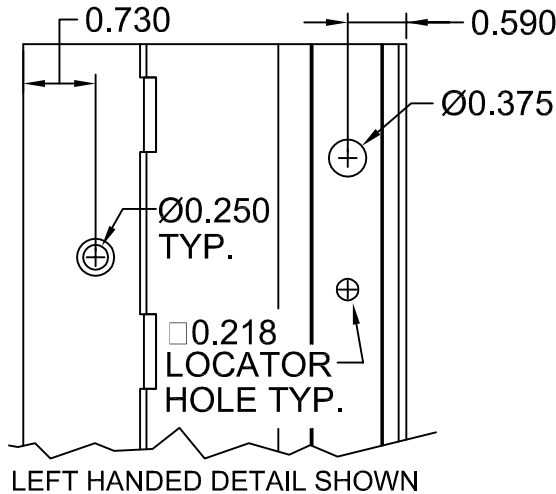

# A210HD 85" LONG

SCREW DETAIL		
	QTY.	DESCRIPTION
FRAME	14	12-24 X 7/8" PH. F.H. UNDERCUT SELF DRILLING THREAD FORMING TEK SCREW
DOOR	10	1/4-20 X 1-9/16L. X 3/8 DIA. SEX-BOLT & 1/4-20 X 1" PH. HEAD SHOULDER SCREW
	4	12-24 X 7/8" PH.PN. HD. SELF DRILLING TEK SCW. (LOCATOR HOLE)

ALL DIMS ARE TO CENTERLINE OF HOLES  
 [XX.XXX] DENOTES LOCATOR HOLE