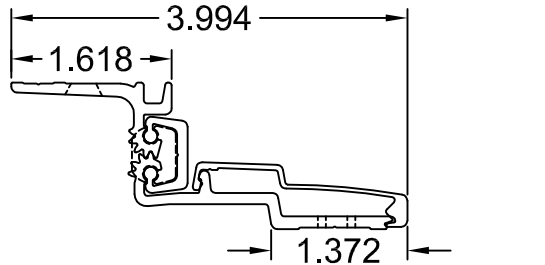

# A210HD 85" LONG

SCREW DETAIL		
	QTY.	DESCRIPTION
FRAME	14	12-24 X 7/8" PH. F.H. UNDERCUT SELF DRILLING THREAD FORMING TEK SCREW
DOOR	10	1/4-20 X 1-9/16L. X 3/8 DIA. SEX-BOLT & 1/4-20 X 1" PH. HEAD SHOULDER SCREW
	4	12-24 X 7/8" PH.PN. HD. SELF DRILLING TEK SCW. (LOCATOR HOLE)

ALL DIMS ARE TO CENTERLINE OF HOLES  
 [XX.XXX] DENOTES LOCATOR HOLE