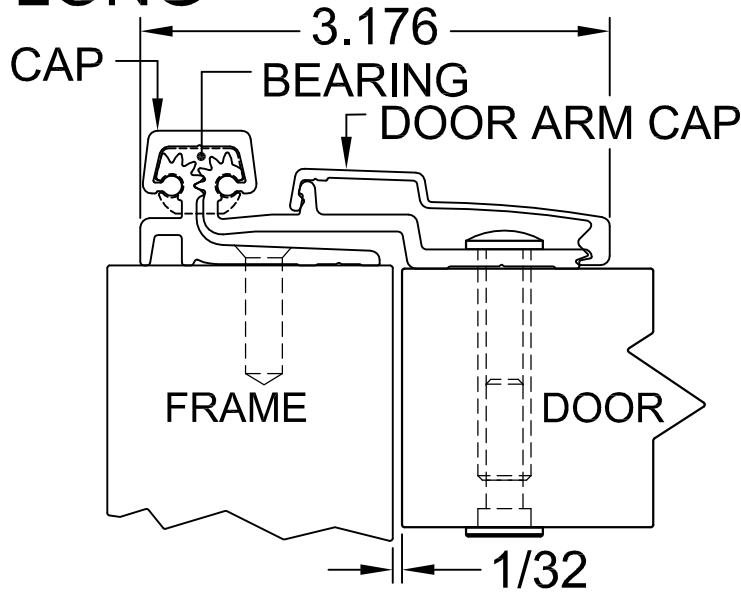

# A210HD 85" LONG

SCREW DETAIL		
	QTY.	DESCRIPTION
FRAME	14	12-24 X 7/8" PH. F.H. UNDERCUT SELF DRILLING THREAD FORMING TEK SCREW
DOOR	10	1/4-20 X 1-9/16L. X 3/8 DIA. SEX-BOLT & 1/4-20 X 1" PH. HEAD SHOULDER SCREW
	4	12-24 X 7/8" PH.PN. HD. SELF DRILLING TEK SCW. (LOCATOR HOLE)

ALL DIMS ARE TO CENTERLINE OF HOLES  
 [XX.XXX] DENOTES LOCATOR HOLE