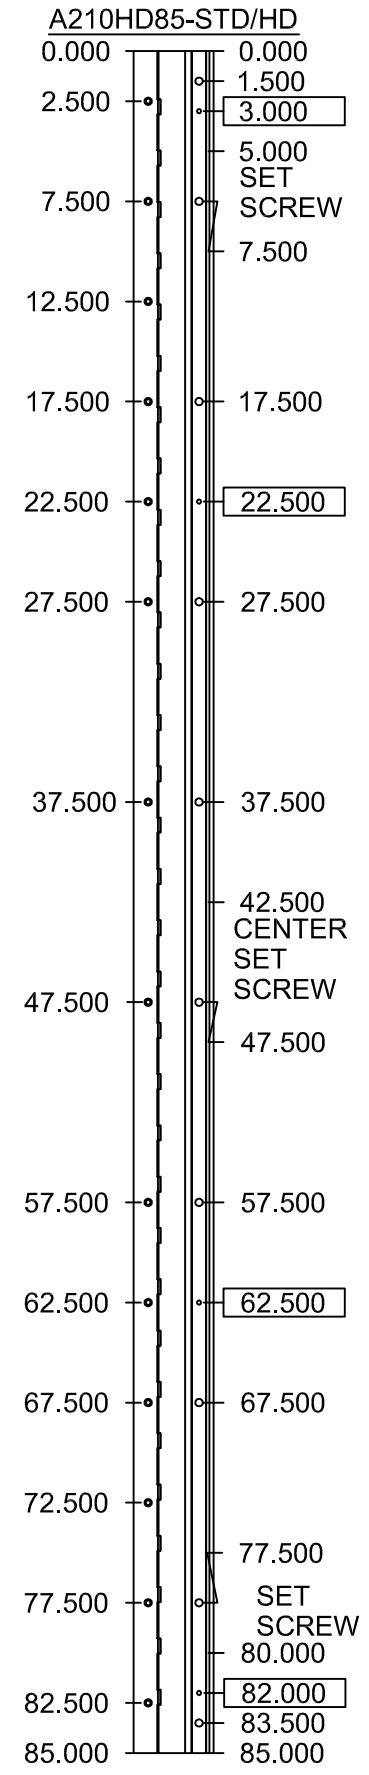

# A210HD 85" LONG

SCREW DETAIL		
	QTY.	DESCRIPTION
FRAME	14	12-24 X 7/8" PH. F.H. UNDERCUT SELF DRILLING THREAD FORMING TEK SCREW
DOOR	10	1/4-20 X 1-9/16L. X 3/8 DIA. SEX-BOLT & 1/4-20 X 1" PH. HEAD SHOULDER SCREW
	4	12-24 X 7/8" PH.PN. HD. SELF DRILLING TEK SCW. (LOCATOR HOLE)

ALL DIMS ARE TO CENTERLINE OF HOLES  
 [XX.XXX] DENOTES LOCATOR HOLE

# A210HD85

REVISED 02-01-11