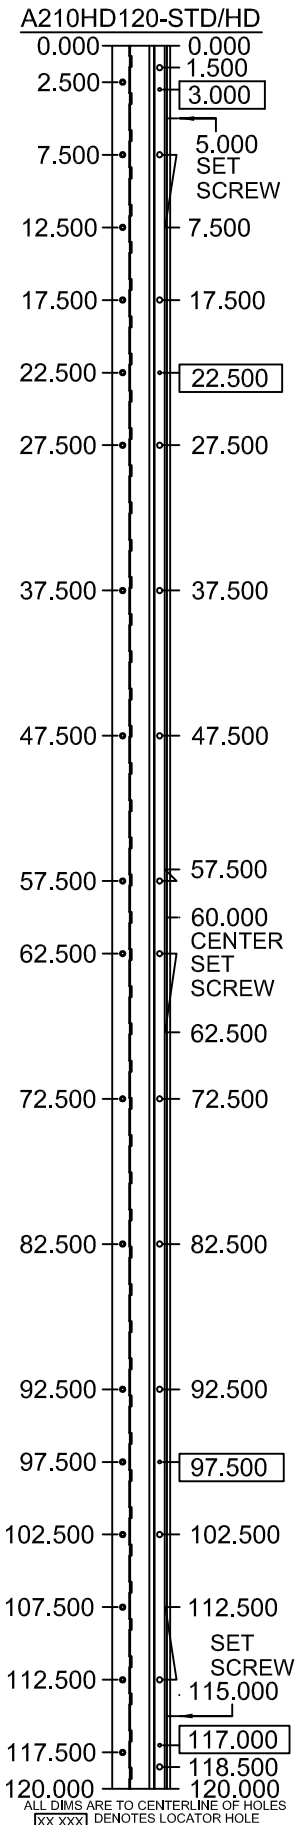

# A210HD 120" LONG

LEFT HANDED DETAIL SHOWN

SCREW DETAIL		
	QTY.	DESCRIPTION
FRAME	18	12-24 X 7/8" PH. F.H. UNDERCUT SELF DRILLING THREAD FORMING TEK SCREW
DOOR	14	1/4-20 X 1-9/16L. X 3/8 DIA. SEX-BOLT & 1/4-20 X 1" PH. HEAD SHOULDER SCREW
	4	12-24 X 7/8" PH.PN. HD. SELF DRILLING TEK SCW. (LOCATOR HOLE)

A210HD-120-03.DWG

# A210HD120

REVISED 02-01-11