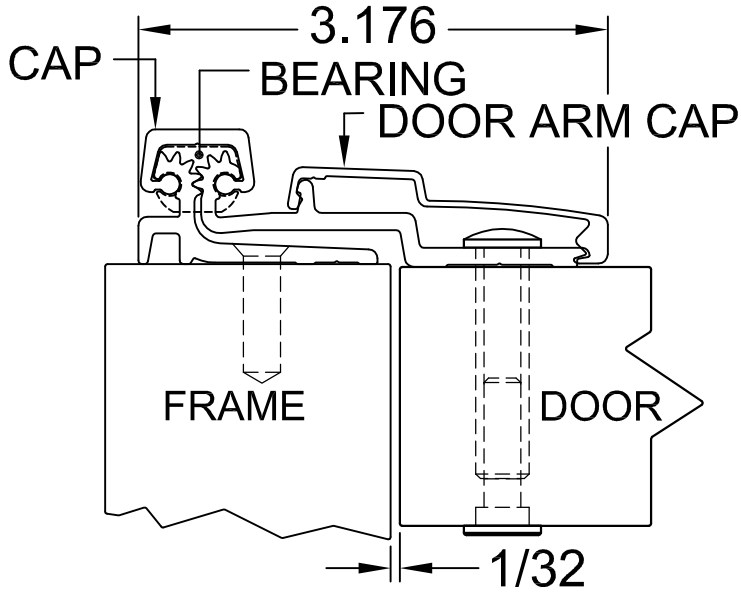

# A210HD 120" LONG

LEFT HANDED DETAIL SHOWN

SCREW DETAIL		
	QTY.	DESCRIPTION
FRAME	18	12-24 X 7/8" PH. F.H. UNDERCUT SELF DRILLING THREAD FORMING TEK SCREW
DOOR	14	1/4-20 X 1-9/16L. X 3/8 DIA. SEX-BOLT & 1/4-20 X 1" PH. HEAD SHOULDER SCREW
	4	12-24 X 7/8" PH.PN. HD. SELF DRILLING TEK SCW. (LOCATOR HOLE)