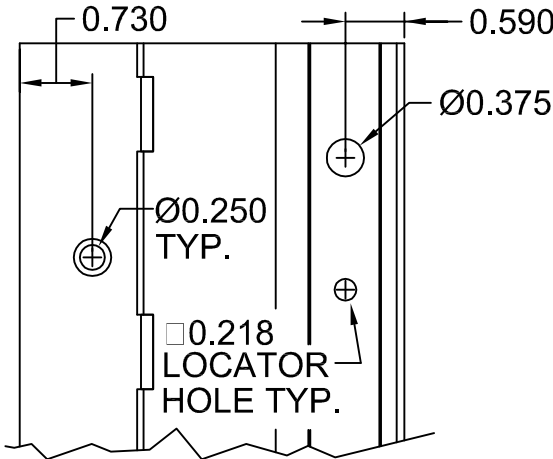

# A210HD 120" LONG

LEFT HANDED DETAIL SHOWN

SCREW DETAIL		
	QTY.	DESCRIPTION
FRAME	18	12-24 X 7/8" PH. F.H. UNDERCUT SELF DRILLING THREAD FORMING TEK SCREW
DOOR	14	1/4-20 X 1-9/16L. X 3/8 DIA. SEX-BOLT & 1/4-20 X 1" PH. HEAD SHOULDER SCREW
	4	12-24 X 7/8" PH.PN. HD. SELF DRILLING TEK SCW. (LOCATOR HOLE)

A210HD-120-03.DWG