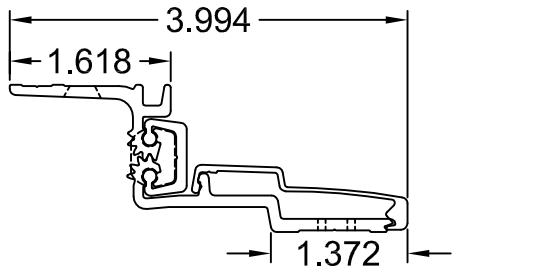

# A210HD 120" LONG

LEFT HANDED DETAIL SHOWN

SCREW DETAIL		
	QTY.	DESCRIPTION
FRAME	18	12-24 X 7/8" PH. F.H. UNDERCUT SELF DRILLING THREAD FORMING TEK SCREW
DOOR	14	1/4-20 X 1-9/16L. X 3/8 DIA. SEX-BOLT & 1/4-20 X 1" PH. HEAD SHOULDER SCREW
	4	12-24 X 7/8" PH.PN. HD. SELF DRILLING TEK SCW. (LOCATOR HOLE)