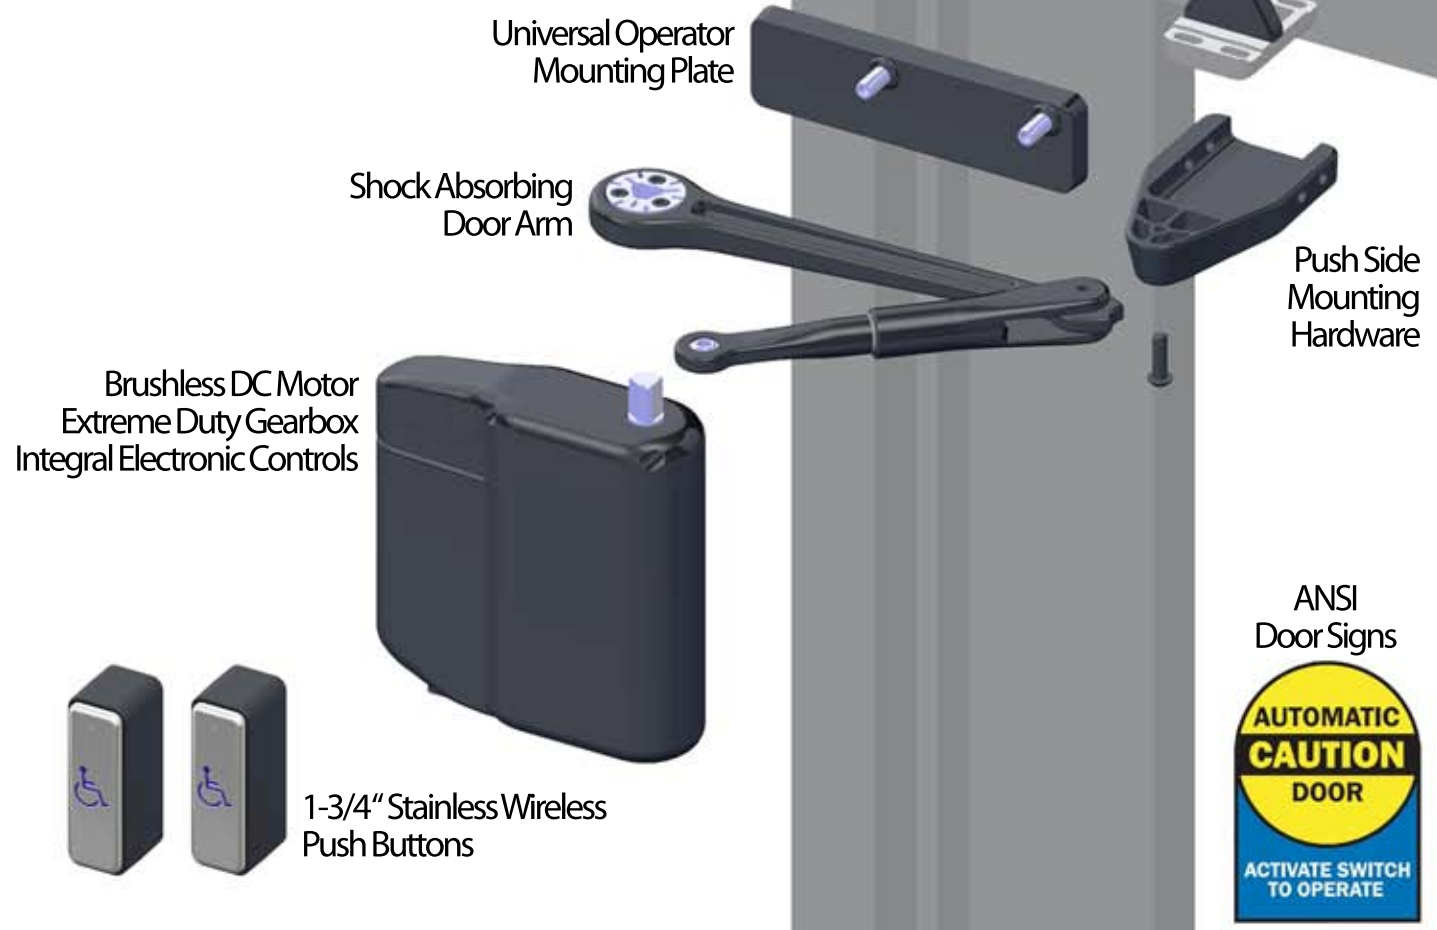

ada ez PRO
WIRE FREE DOOR OPENER

Designed for commercial, high traffic applications that require 25% or less automatic operation

ADA COMPLIANT DOOR OPENER
No Electrical Power Required

Regenerative Drive System charges an onboard battery pack eliminating the need for electrical power.

- *Dynamic braking for high wind applications*
- *Electronic back check for abusive environments*
- *Outdoor-rated stainless steel wireless pushbuttons*
- *Easily installs on virtually any door and frame*
- *Automatic handing - right or left hand doors*
- *95 degree opening angle*
- *Controls doors up to 48" in width and 250 lbs in weight*
- *Brushless DC motor/gearbox for 10 million cycle life*
- *Integral LED battery charge indicator and on/off switch*

25% Automatic Use

No Electrical Power Required

25% Automatic Use

No Electrical Power Required

ada ez PRO

WIRE FREE DOOR OPENER

Complete ADA Door Opener Solution In One Box

AVAILABLE OPTIONS